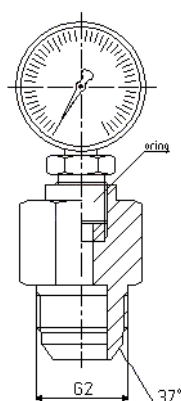

JIC XMAV UNF / BSP

Ciśnienie BAR	Gwint [G]	Gwint [G2]	Oznaczenie JIC XMAV UNF / BSP
350	7/16"-20	1/4"	JIC XMAV UNF 7/16 / BSP 1/4
	1/2"-20	1/4"	JIC XMAV UNF 1/2 / BSP 1/4
	9/16"-18	1/4"	JIC XMAV UNF 9/16 / BSP 1/4
	3/4"-16	1/4"	JIC XMAV UNF 3/4 / BSP 1/4
350	7/16"-20	1/2"	JIC XMAV UNF 7/16 / BSP 1/2
	1/2"-20	1/2"	JIC XMAV UNF 1/2 / BSP 1/2
	9/16"-18	1/2"	JIC XMAV UNF 9/16 / BSP 1/2
	3/4"-16	1/2"	JIC XMAV UNF 3/4 / BSP 1/2