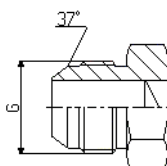

JIC XROV UNF

Ciśnienie BAR	Gwint [G]	Gwint [G2]	Oznaczenie JIC XROV UNF
450	7/16"-20		JIC XROV UNF 7/16
	1/2"-20		JIC XROV UNF 1/2
350	9/16"-18		JIC XROV UNF 9/16
	3/4"-16		JIC XROV UNF 3/4
	7/8"-14		JIC XROV UNF 7/8
	1 1/16"-12		JIC XROV UNF 1 1/16
290	1 5/16"-12		JIC XROV UNF 1 5/16
240	1 5/8"-12		JIC XROV UNF 1 5/8
	1 7/8"-12		JIC XROV UNF 1 7/8