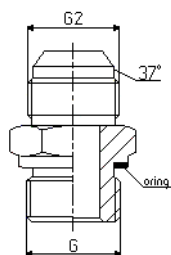

ELEMENTY ZŁĄCZNE JIC

JIC XGE BSP / UNF

Ciśnienie BAR	Gwint [G]	Gwint [G2]	Oznaczenie JIC XGE BSP / UNF	
350	1/8"	7/16"-20	JIC XGE BSP 1/8 / UNF 7/16	
	1/8"	1/2"-20	JIC XGE BSP 1/8 / UNF 1/2	
	1/8"	9/16"-18	JIC XGE BSP 1/8 / UNF 9/16	
	1/4"	7/16"-20	JIC XGE BSP 1/4 / UNF 7/16	
	1/4"	1/2"-20	JIC XGE BSP 1/4 / UNF 1/2	
	1/4"	9/16"-18	JIC XGE BSP 1/4 / UNF 9/16	
	1/4"	3/4"-16	JIC XGE BSP 1/4 / UNF 3/4	
	3/8"	7/16"-20	JIC XGE BSP 3/8 / UNF 7/16	
	3/8"	1/2"-20	JIC XGE BSP 3/8 / UNF 1/2	
	3/8"	9/16"-18	JIC XGE BSP 3/8 / UNF 9/16	
	3/8"	3/4"-16	JIC XGE BSP 3/8 / UNF 3/4	
	3/8"	7/8"-14	JIC XGE BSP 3/8 / UNF 7/8	
	3/8"	1 1/16"-12	JIC XGE BSP 3/8 / UNF 1 1/16	
	1/2"	7/16"-20	JIC XGE BSP 1/2 / UNF 7/16	
	1/2"	1/2"-20	JIC XGE BSP 1/2 / UNF 1/2	
	1/2"	9/16"-18	JIC XGE BSP 1/2 / UNF 9/16	
	1/2"	3/4"-16	JIC XGE BSP 1/2 / UNF 3/4	
	1/2"	7/8"-14	JIC XGE BSP 1/2 / UNF 7/8	
	1/2"	1 1/16"-12	JIC XGE BSP 1/2 / UNF 1 1/16	
	3/4"	3/4"-16	JIC XGE BSP 3/4 / UNF 3/4	
	3/4"	7/8"-14	JIC XGE BSP 3/4 / UNF 7/8	
	3/4"	1 1/16"-12	JIC XGE BSP 3/4 / UNF 1 1/16	
	290	3/4"	1 5/16"-12	JIC XGE BSP 3/4 / UNF 1 5/16
	350	1"	7/8"-14	JIC XGE BSP 1 / UNF 7/8
		1"	1 1/16"-12	JIC XGE BSP 1 / UNF 1 1/16
	290	1"	1 5/16"-12	JIC XGE BSP 1 / UNF 1 5/16
	240	1"	1 5/8"-12	JIC XGE BSP 1 / UNF 1 5/8
	350	1 1/4"	1 1/16"-12	JIC XGE BSP 1 1/4 / UNF 1 1/16
290	1 1/4"	1 5/16"-12	JIC XGE BSP 1 1/4 / UNF 1 5/16	
240	1 1/4"	1 5/8"-12	JIC XGE BSP 1 1/4 / UNF 1 5/8	
	1 1/4"	1 7/8"-12	JIC XGE BSP 1 1/4 / UNF 1 7/8	
290	1 1/2"	1 5/16"-12	JIC XGE BSP 1 1/2 / UNF 1 5/16	
240	1 1/2"	1 5/8"-12	JIC XGE BSP 1 1/2 / UNF 1 5/8	
	1 1/2"	1 7/8"-12	JIC XGE BSP 1 1/2 / UNF 1 7/8