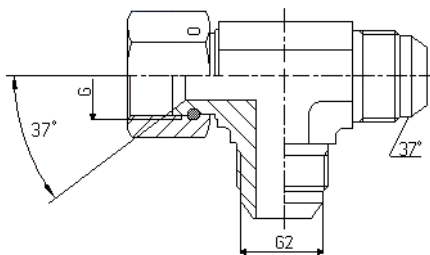

ELEMENTY ZŁĄCZNE JIC

JIC XEL UNF / UNF

Ciśnienie BAR	Gwint [G]	Gwint [G2]	Oznaczenie JIC XEL UNF / UNF
400	7/16"-20	7/16"-20	JIC XEL UNF 7/16 / UNF 7/16
	1/2"-20	1/2"-20	JIC XEL UNF 1/2 / UNF 1/2
400	9/16"-18	9/16"-18	JIC XEL UNF 9/16 / UNF 9/16
	3/4"-16	3/4"-16	JIC XEL UNF 3/4 / UNF 3/4
	7/8"-14	7/8"-14	JIC XEL UNF 7/8 / UNF 7/8
	1 1/16"-12	1 1/16"-12	JIC XEL UNF 1 1/16 / UNF 1 1/16
290	1 5/16"-12	1 5/16"-12	JIC XEL UNF 1 5/16 / UNF 1 5/16
240	1 5/8"-12	1 5/8"-12	JIC XEL UNF 1 5/8 / UNF 1 5/8
	1 7/8"-12	1 7/8"-12	JIC XEL UNF 1 7/8 / UNF 1 7/8