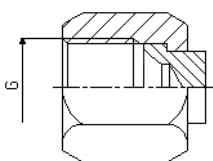

JIC VKA UNF

Ciśnienie BAR	Gwint [G]	Gwint [G2]	Oznaczenie JIC VKA UNF
450	7/16"-20		JIC VKA UNF 7/16
	1/2"-20		JIC VKA UNF 1/2
350	9/16"-18		JIC VKA UNF 9/16
	3/4"-16		JIC VKA UNF 3/4
	7/8"-14		JIC VKA UNF 7/8
	1 1/16"-12		JIC VKA UNF 1 1/16
290	1 5/16"-12		JIC VKA UNF 1 5/16
240	1 5/8"-12		JIC VKA UNF 1 5/8
	1 7/8"-12		JIC VKA UNF 1 7/8